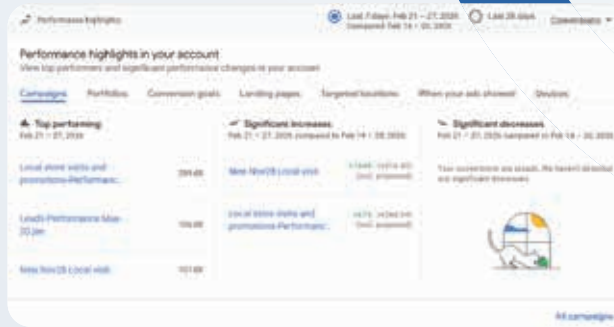

Our restaurant campaigns deliver real, measurable growth.