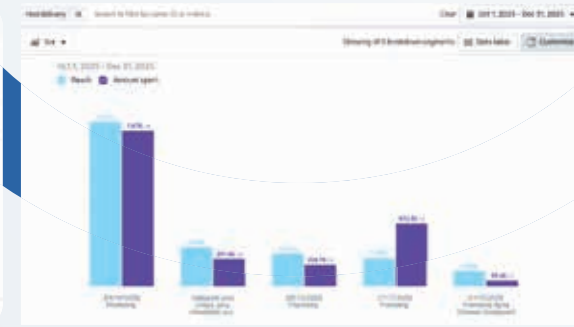

Our restaurant campaigns deliver real, measurable growth.