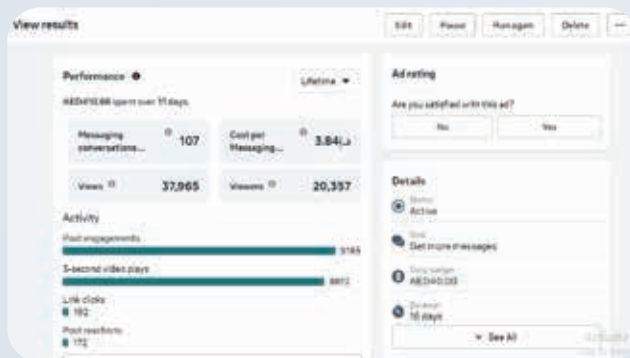

Our restaurant campaigns deliver real, measurable growth.