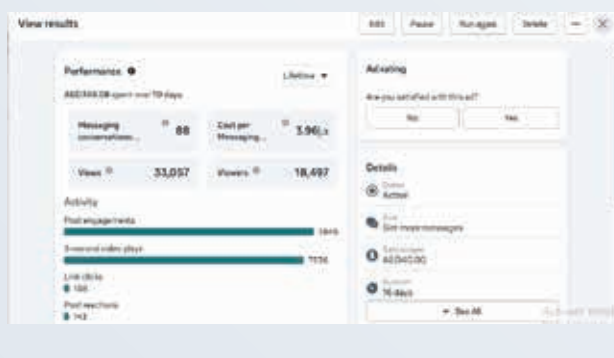

Our restaurant campaigns deliver real, measurable growth.